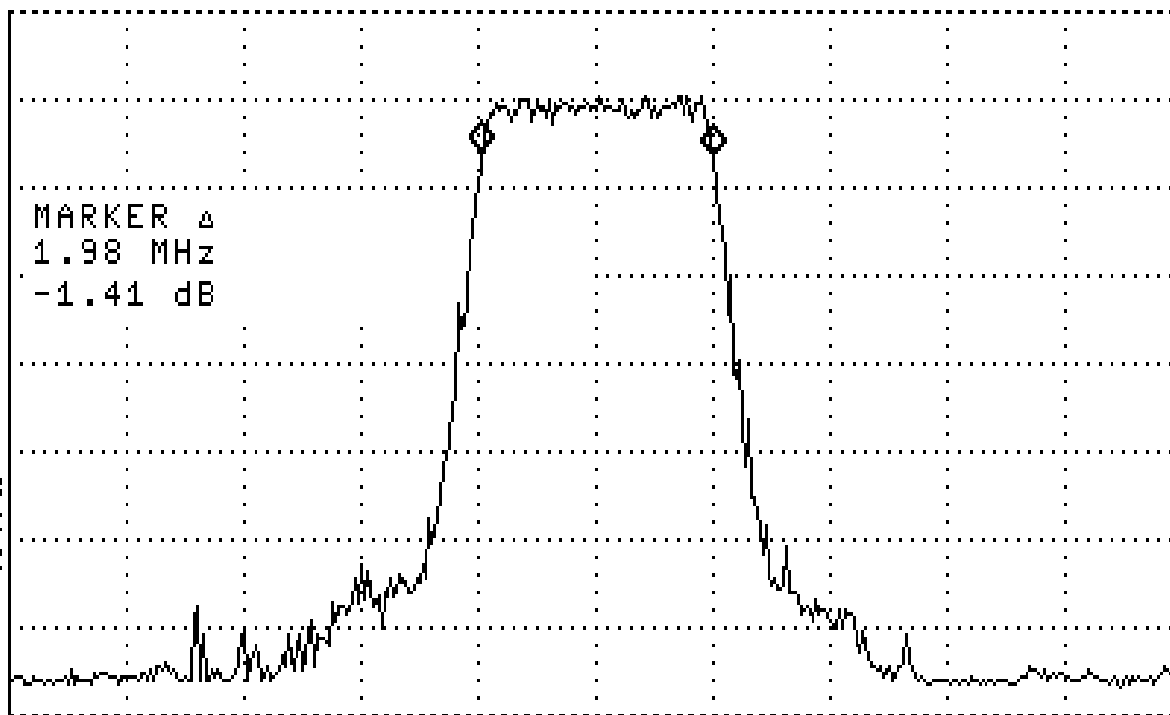

MKR Δ 1.98 MHz

-1.41 dB

99%

PEAK

LOG

10

dB/

PWR BW