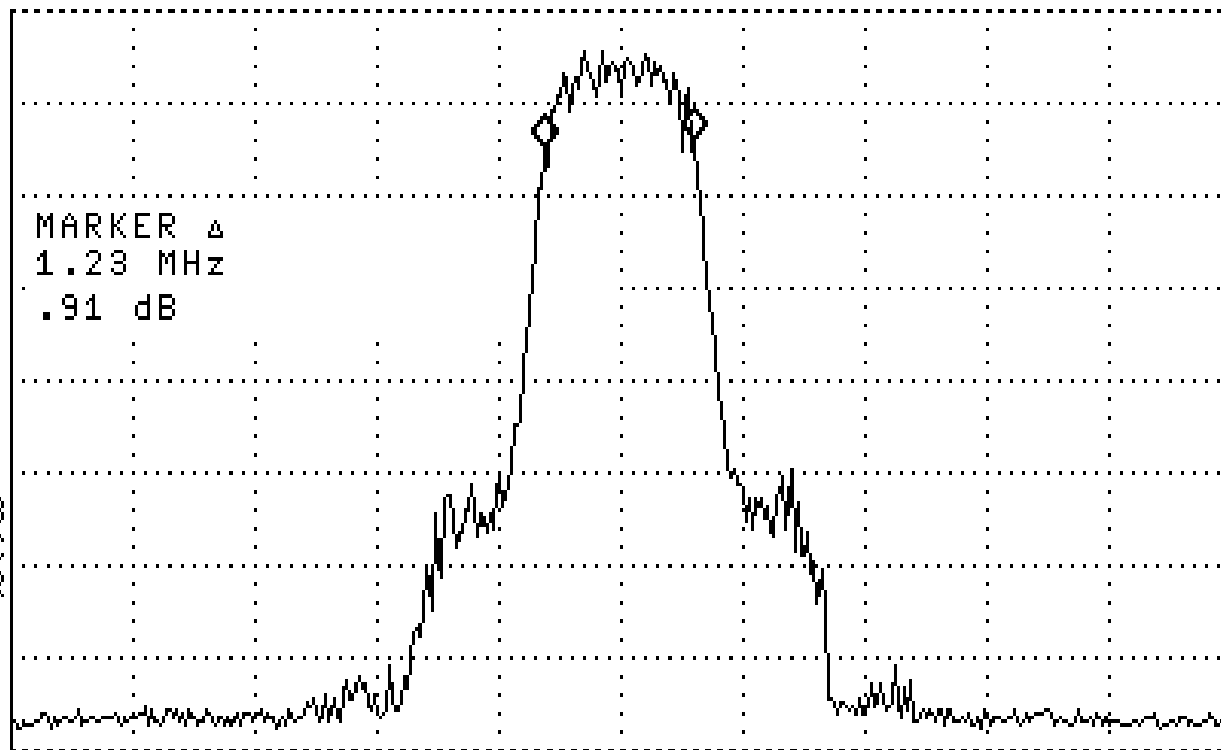

14:17:37 29 APR 2008

~~HP~~

MKR Δ 1.23 MHz

REF .0 dBm

ATTEN 10 dB

.91 dB

99%
PWR BW

PEAK
LOG
10
dB/