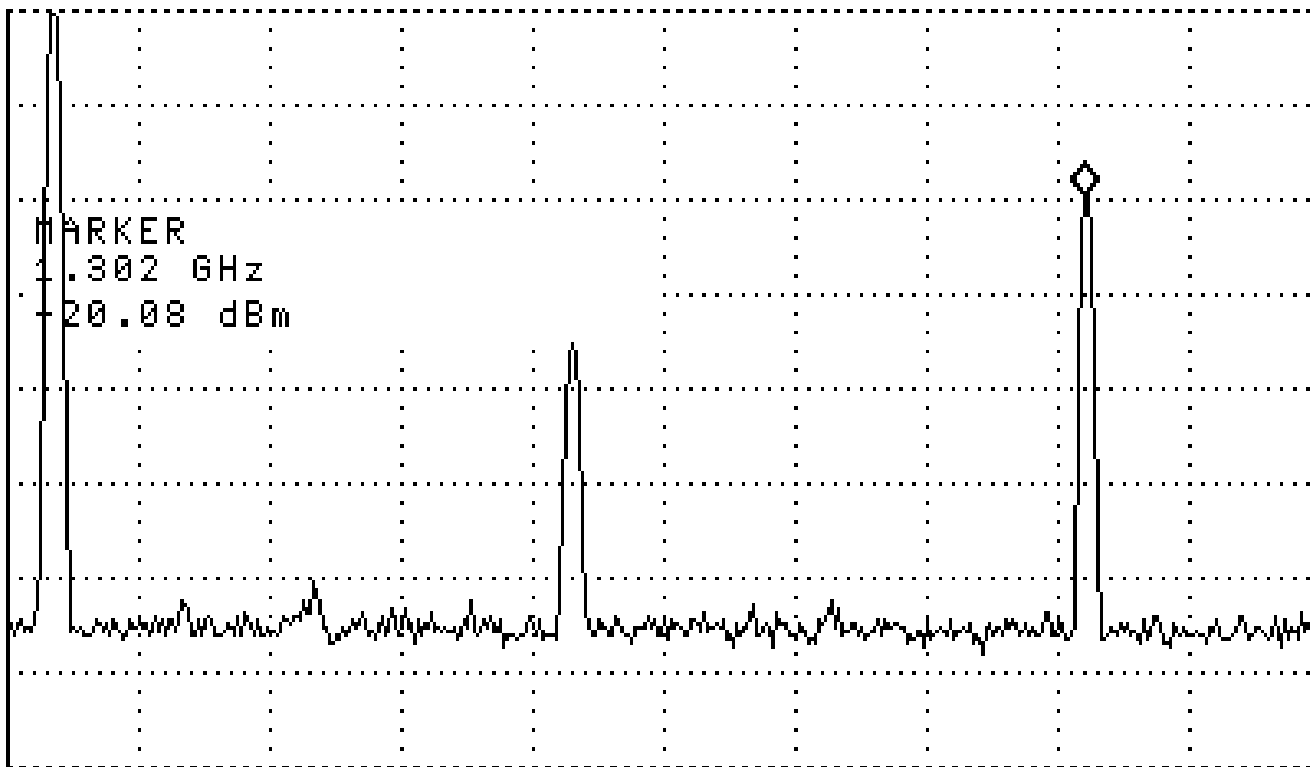

MiniMod DVB-T

Nebenaussendungen Output Gain: 15

14:14:47 29 APR 2008

REF .0 dBm ATTEN 10 dB

MKR 1.302 GHz
-20.08 dBm

MARKER
NORMAL

PEAK
LOG
10
dB/

MARKER
DELTA

MKR CNT
ON OFF

MKNOISE
ON OFF

MARKERS
OFF

MORE
1 of 2

WA SB
SC FC
CORR

START 400 MHz

RES BW 3.0 MHz

VBW 1 MHz

STOP 1.500 GHz

SWP 20 msec