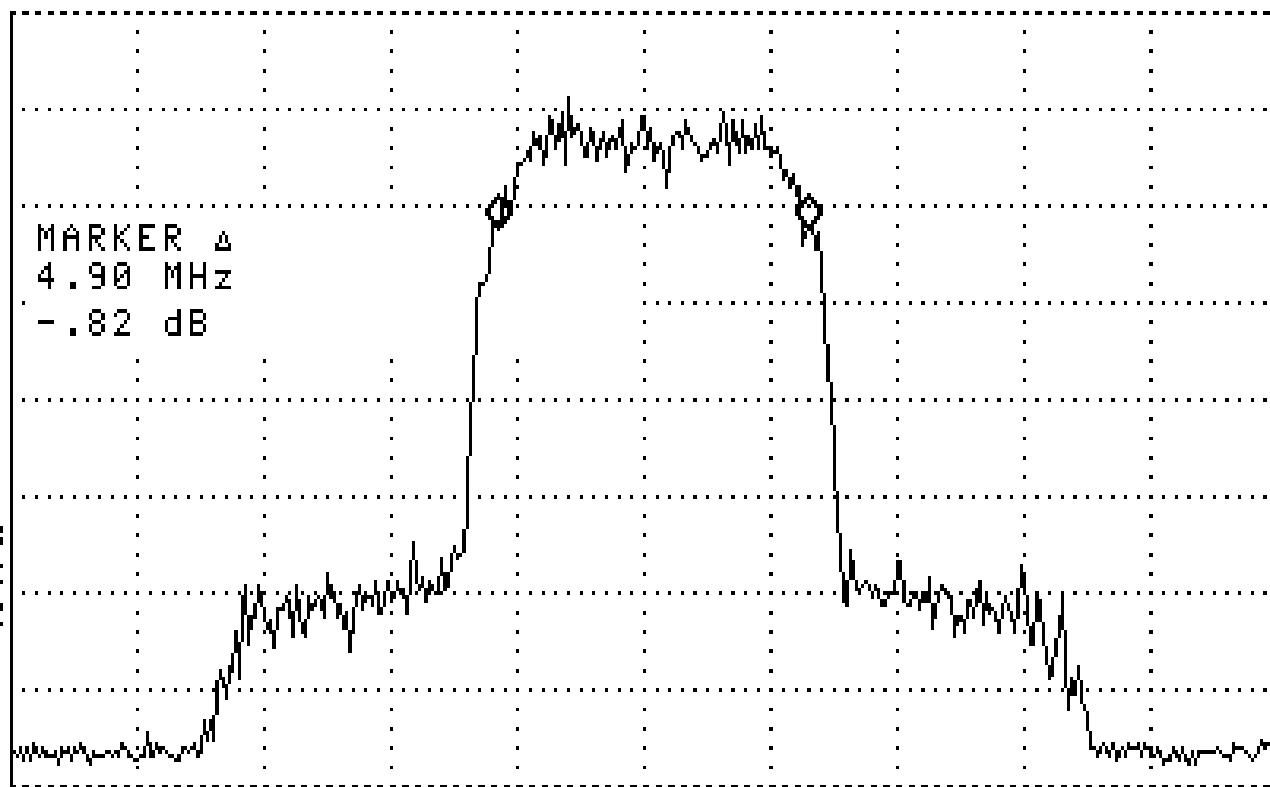

MiniMod DVB-S

4167 kSym/s Output Gain: 15

14:21:54 29 APR 2008

~~Hz~~

REF .0 dBm

ATTEN 10 dB

MKR Δ 4.90 MHz

-.82 dB

PEAK
LOG
10
dB/

99%
PWR BW

%
AM

3rd ORD
MEAS

DELTA
MEAS

PK-PK
MEAS

MORE
2 of 3

CENTER 434.00 MHz

RES BW 100 kHz

VBW 30 kHz

SPAN 20.00 MHz

SWP 20 msec